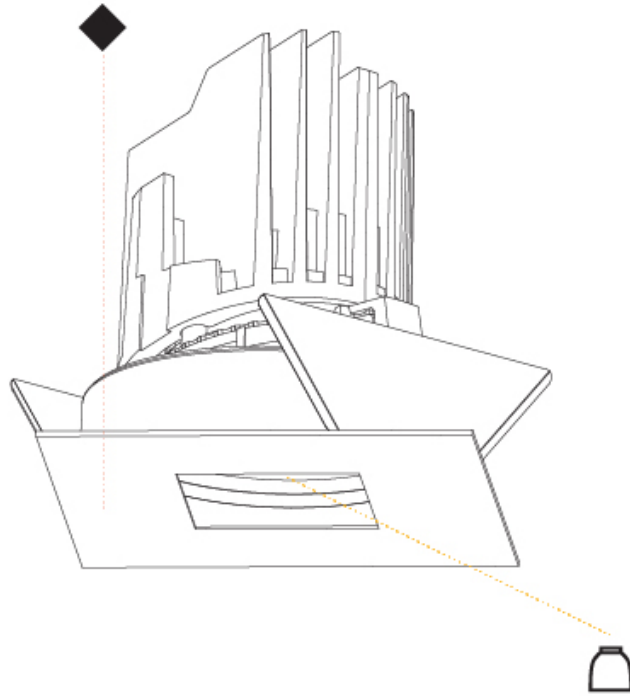

## BIONIQ SQUARE PINHOLE RECESSED

A35377-

PROJECT

TYPE

SPECIFIER

QUANTITY

DATE

PROJECT
TYPE
SPECIFIER
QUANTITY
DATE