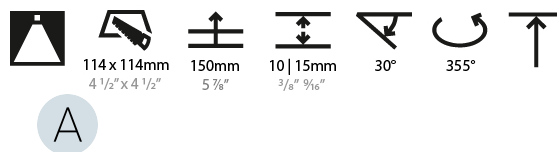

PHYSICAL

Shape: Square
Length (mm): 119
Length (in): 4 11/16
Width (mm): 119
Width (in): 4 11/16
Depth (mm): 132
Depth (in): 5 3/16
Ceiling Thickness (mm): 10 / 12.5 / 15
Ceiling Thickness (in): 3/8 or 1/2 or 9/16
Min. Recessing Depth (mm): 150
Min. Recessing Depth (in): 5 7/8
Light Distribution: Adjustable / Downlight
Weight (kg): 0.542
Weight (lbs): 1.2
Fixture Finish: SSR / BKV / CWI / CRY / HAB / UFT / ITA / RUA / FTG / MYG / LOD / PUS / FRO / FUP / KIA / POP / BLS / SPG / MEY / GOH / GUM / CHC / COM / ABZ / JAG / OBR / MOS / ROR
Fixture Material: Aluminum Die Cast
Cut-out Measurements: 114mm / 4 1/2" x 114mm / 4 1/2"

ELECTRICAL

Lamp Type: LED
Input Wattage (W): 16.5
Total Output Wattage (W): 14
Dimming: Tri-Mode (Non-Dimming and Phase Dimming (120Vac only) and 0-10V Dimming)
Driver Included: No
Driver Location: Recessed Housing
Driver Type: Constant Current - Universal
Driver Class: Class 2
Housing: See components
Input Voltage (V): 120 - 277
Constant Current (MA): 500

LED

Number of LEDs: 1
Color Temperature (°K): 2700 / 3000 / 3500 / 4000
Max. Delivered Lumen (lm): 940 / 980 / 1029 / 1050
Nominal Lumen (lm): 1386 / 1438 / 1511 / 1542
CRI: >90 CRI
Lamp Life (hrs): 50000

OPTICAL

Reflector°: 20 / 40 / 60
Adjustability: Rotational 355°; Tilt 30°

RATINGS AND CERTIFICATIONS

Certified By: Certified for North American Standards
IP rating: IP20