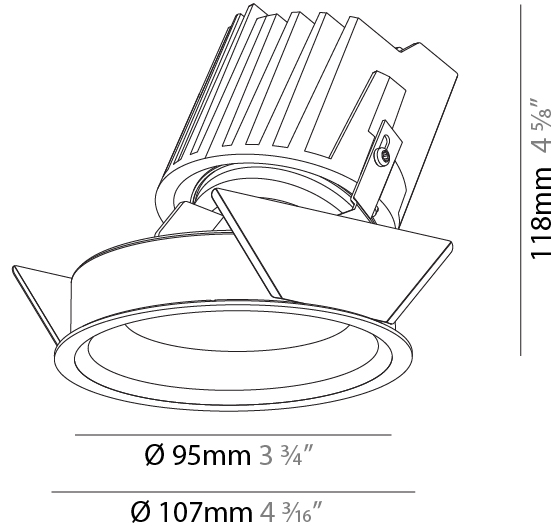

PHYSICAL

Shape: Round
Diameter (mm): 107
Diameter (in): 4 3/8
Height (mm): 118
Height (in): 4 5/8
Ceiling Thickness (mm): 10 / 12.5 / 15
Ceiling Thickness (in): 3/8 or 1/2 or 9/16
Min. Recessing Depth (mm): 140
Min. Recessing Depth (in): 5 1/2
Light Distribution: Adjustable / Asymmetric
Weight (kg): 0.473
Weight (lbs): 1.04
Fixture Finish: SSR / BKV / CWI / CRY / HAB / UFT / ITA / RUA / FTG / MYG / LOD / PUS / FRO / FUP / KIA / POP / BLS / SPG / MEY / GOH / GUM / CHC / COM / ABZ / JAG / OBR / MOS / ROR
Fixture Material: Aluminum Die Cast
Cut-out Measurements: 98mm / 3 7/8"

ELECTRICAL

Lamp Type: LED (Zhaga Standard)
Input Wattage (W): 16.5
Total Output Wattage (W): 14
Dimming: Tri-Mode (Non-Dimming and Phase Dimming (120Vac only) and 0-10V Dimming)
Driver Included: No
Driver Location: Recessed Housing
Driver Type: Constant Current - Universal
Driver Class: Class 2
Housing: See components
Input Voltage (V): 120 - 277
Constant Current (MA): 350

LED

Number of LEDs: 1
Color Temperature (°K): 2700 / 3000 / 3500 / 4000
Max. Delivered Lumen (lm): 1030 / 1070 / 1117 / 1140
Nominal Lumen (lm): 1386 / 1438 / 1511 / 1542
CRI: >90 CRI
Lamp Life (hrs): 50000

OPTICAL

Reflector: 20 / 40 / 60
Adjustability: Fixed

RATINGS AND CERTIFICATIONS

Certified By: Certified for North American Standards
IP rating: IP20

PROJECT
TYPE
SPECIFIER
QUANTITY
DATE